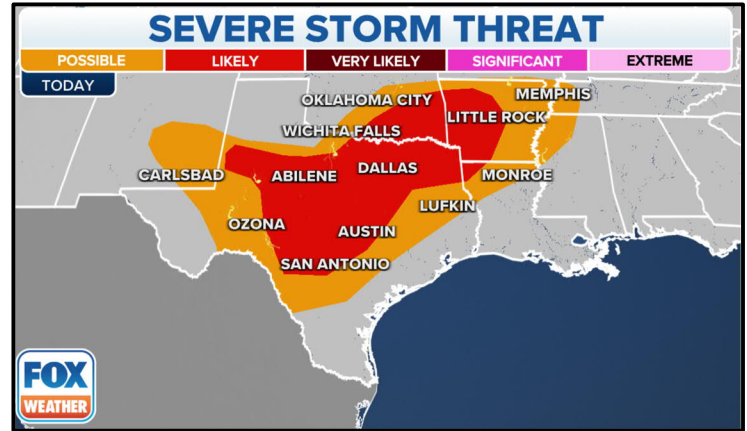

## Severe Weather Outlook

- The severe weather threat Friday focuses on a stretch from central Texas north and east into Oklahoma and Arkansas and a sliver of Louisiana.
- Over 15 million live in the area where NOAA's Storm Prediction Center has given a Level 2 severe weather risk on their five-point scale and expects hail and wind to be the primary concerns, but forecasters will also be watching for the threat of a few tornadoes and heavy rainfall.
- The front began to sweep across the northern Plains and Rockies on Wednesday, and that helped to produce thunderstorms in the region. On Thursday, the front stretched roughly from Minnesota to the Texas Panhandle and produced pockets of severe weather including over Wyoming.
- The FOX Forecast Center warns hail could be upwards of egg size on Friday. Once hailstones reach a diameter of one inch or larger, local National Weather Service offices issue a Severe Thunderstorm Warning for the storm cell.
- The front will arrive in the East by later Friday into Saturday.